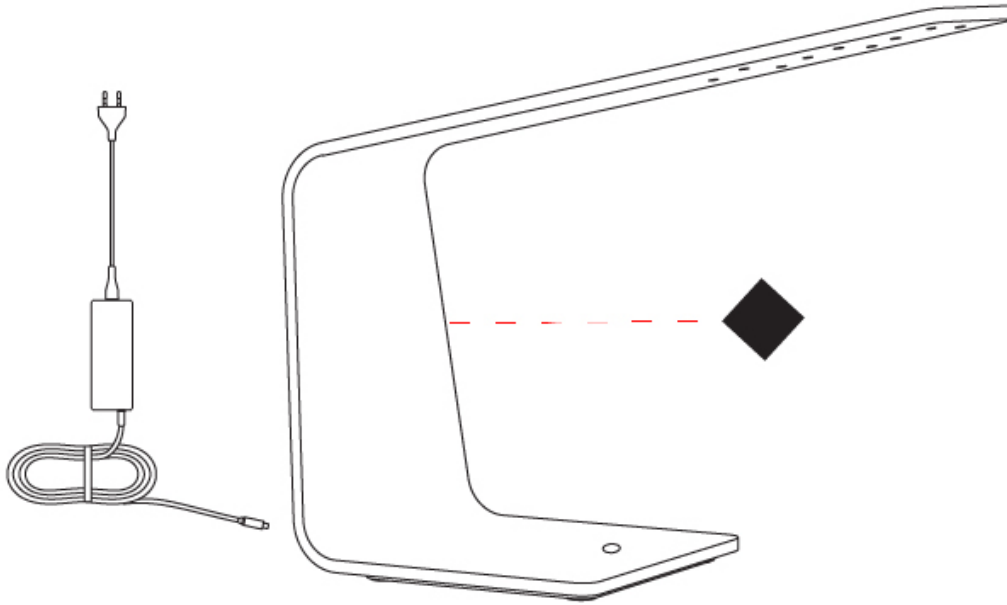

LED1 PORTABLE

D74000-

PROJECT

TYPE

SPECIFIER

QUANTITY

DATE

D