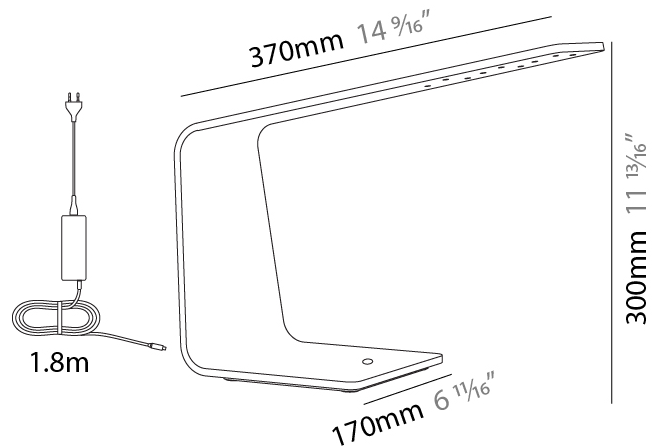

PROJECT	
TYPE	
SPECIFIER	
QUANTITY	
DATE	

LED1 PORTABLE

D74000-

base number   Finish
Options

1. To build a product code in our configurator select the specify button on the base model # product page
2. To build a manual product code on this datasheet choose from the options listed below in blue font and add the suffix to the base model #

GENERAL

Series: Planko
Subseries: LED1
Brand: Tunto
Division: Design
Mounting Type: Portable
Mounting Location: Table
Subcategory: Table

PHYSICAL

Shape: Abstract
Length (mm): 370
Length (in): 14 ⁹/₁₆"
Width (mm): 170
Width (in): 6 ¹¹/₁₆"
Height (mm): 300
Height (in): 11 ¹³/₁₆"
Light Distribution: Downlight
Fixture Finish: WAL / ASH / OAK / BLK / WHI
Fixture Material: Wood
Cable Details: 1800mm / 70.87" cord and plug
Upon Request: Bolt Down

ELECTRICAL

Lamp Type: LED
Input Wattage (W): 16
Dimming: Touch Dimming
Driver Location: Inline Transformer Plug
Input Voltage (V): 120

LED

Color Temperature (°K): 2700
Max. Delivered Lumen (lm): Max 800
CRI: >97 CRI
Lamp Life (hrs): 50000

OPTICAL

RATINGS AND CERTIFICATIONS

Certified By: Certified for North American Standards
IP rating: IP20